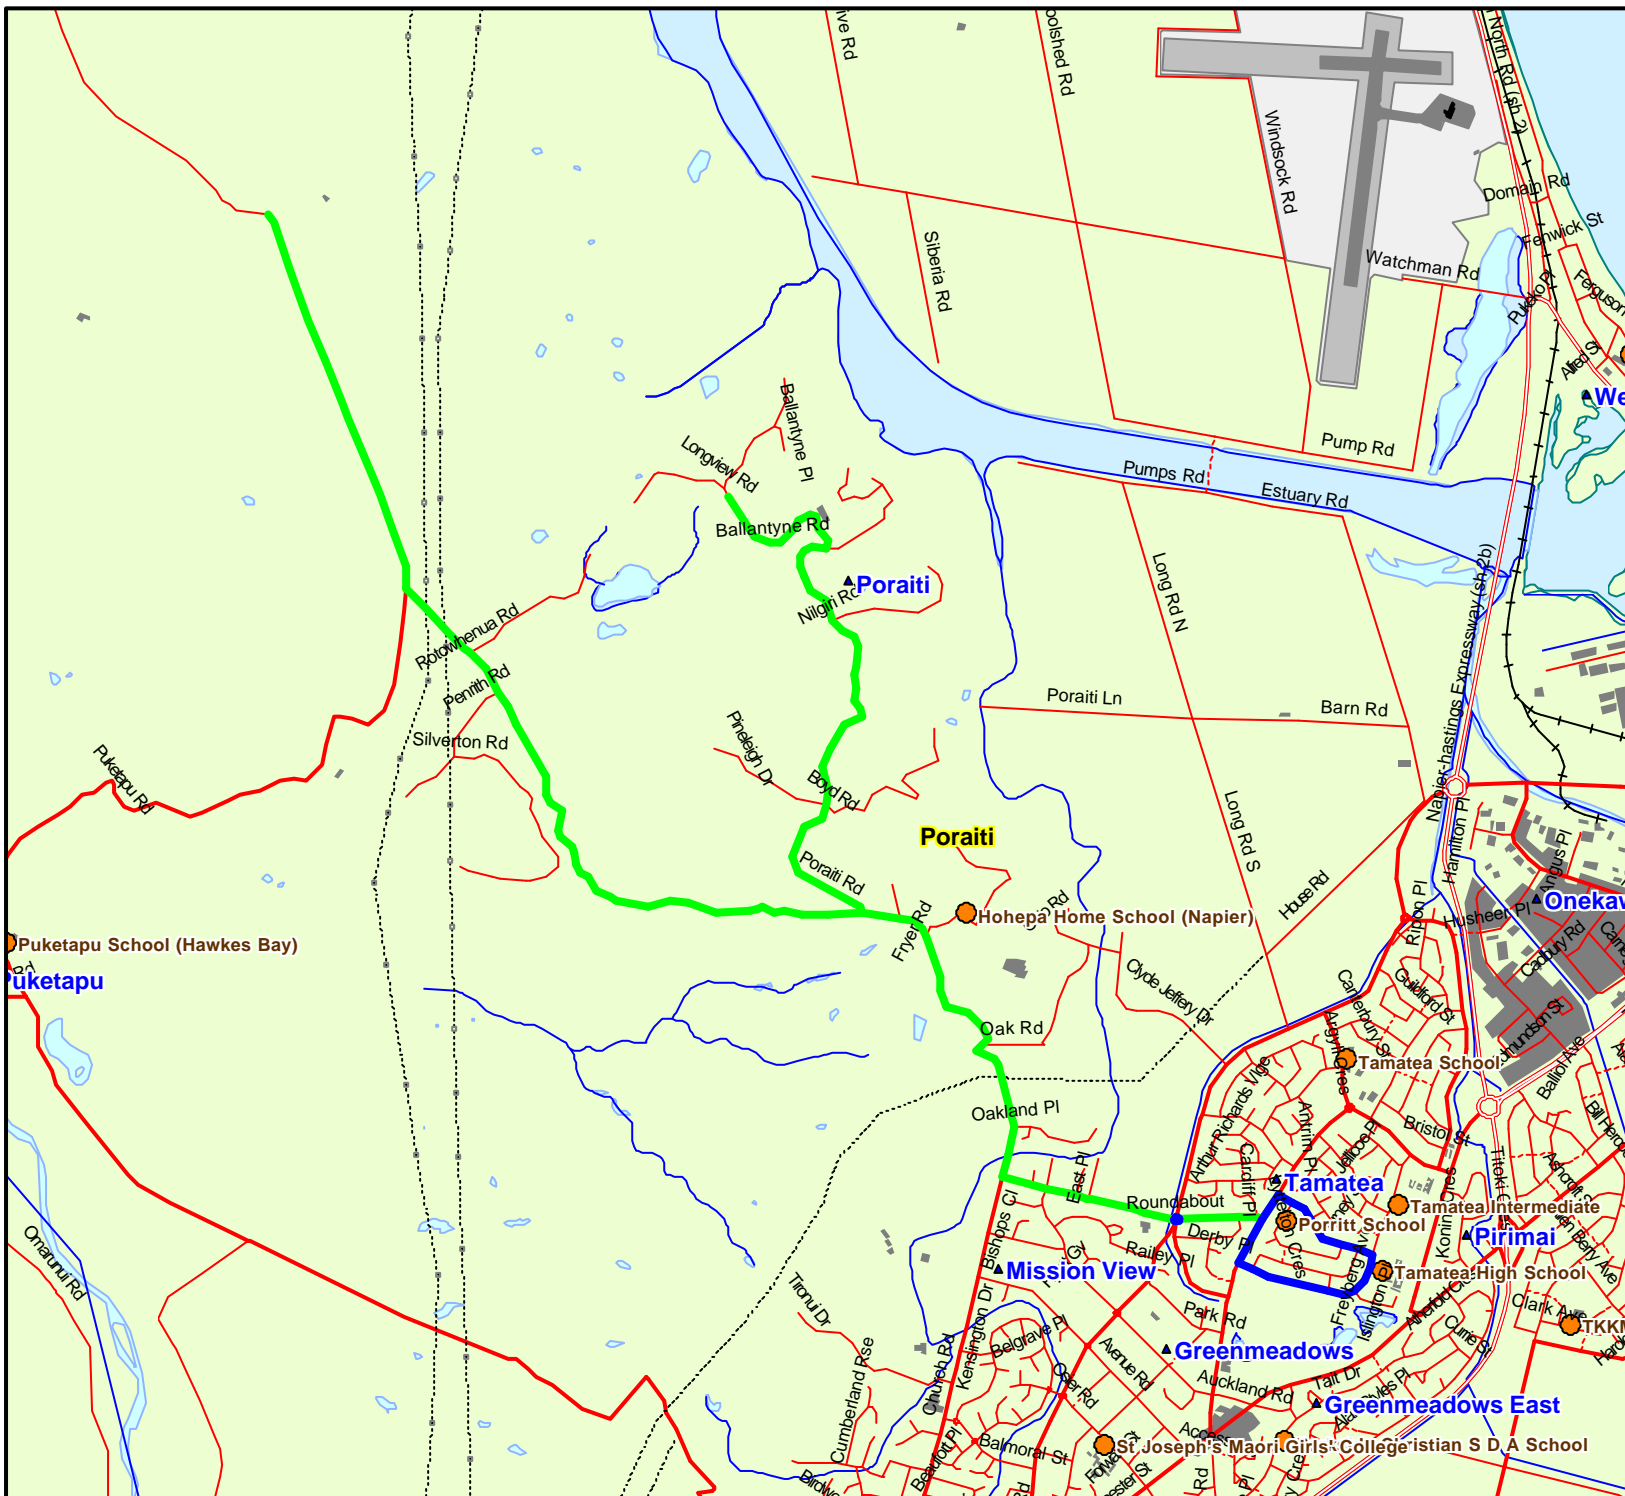

Route No : 5094

A	B
RouteNo	5094
RouteName	Taradale High School
MapDistance	24.7
DailyDistance	49.4
RouteType	D
LastModified	14 June 2001

Multiple of Route

- 1
- 2
- 3
- 4
- 5
- 6

1cm = .39km

Printed: 22 March 2005